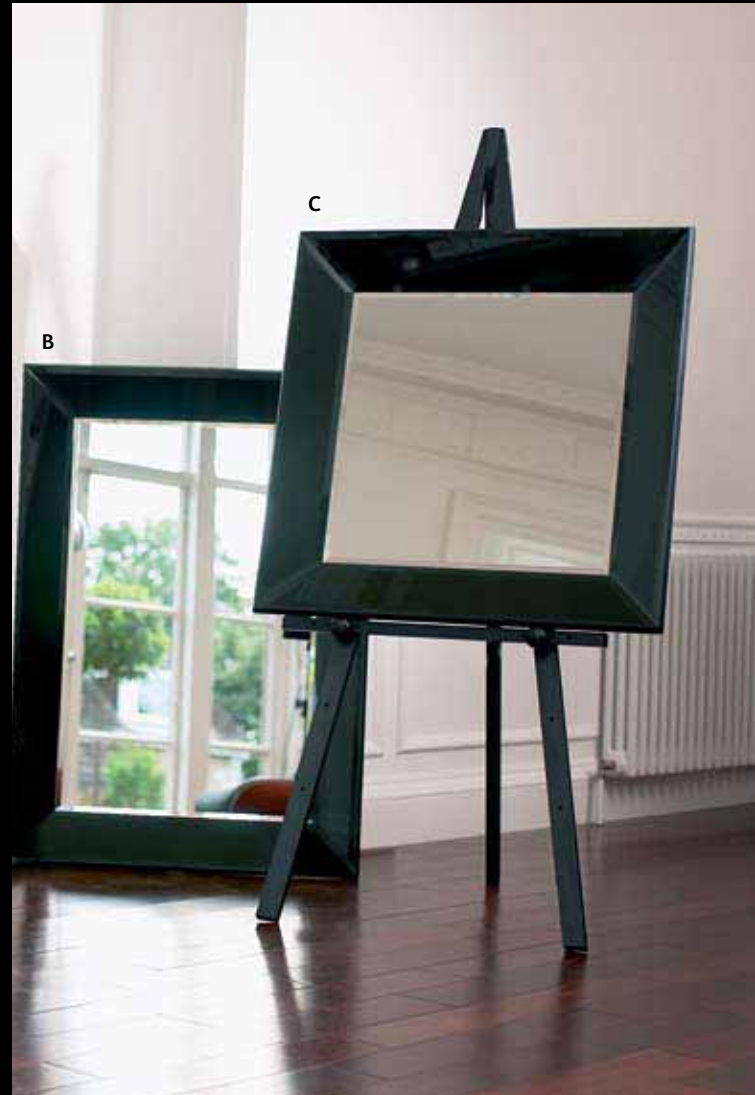

DAZZLING MIRROR WITH
BEVELLED EDGE GLASS
AND DOUBLE FRAME DESIGN.

A TOPAZ
W (mm) 840 H (mm) 1120
Weight 18.8kg

RECTANGULAR AND SQUARE MIRROR
WITH BEAUTIFUL GLOSS BLACK
EDGES TO CREATE A STUNNING
THREE DIMENSIONAL EFFECT.

B JASPER-42
W (mm) 760 H (mm) 1070
D (mm) 80
Weight 18kg

C JASPER-30
W (mm) 765 H (mm) 765
D (mm) 80
Weight 12.5kg