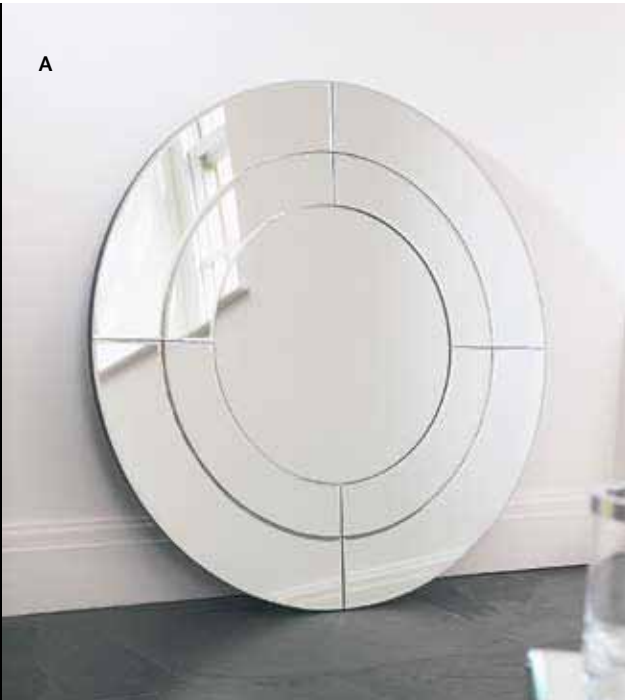

C GARNET-28
W (mm) 702 H (mm) 702
Weight 10kg

Garnet detail

A

ART-DECO STYLE ROUND MIRROR WITH ELEGANT BEVELLED EDGES TO GIVE A TOUCH OF STYLE TO ANY ROOM.

A **ALMODINE**
W (mm) 900 H (mm) 900
Weight 16kg