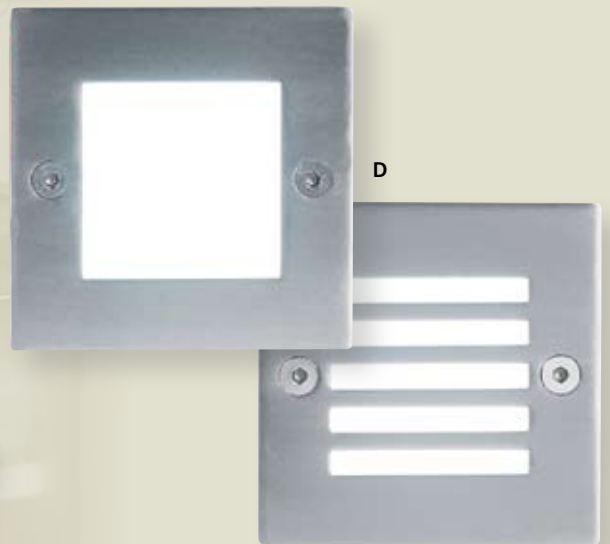

D EL-10017-SC Add-on Unit

D (mm) 70
P (mm) 22
IP Rating IP20
12 White LEDs
Included

Shown as recessed version

SURFACE MOUNTED 4 LIGHT LED DOWNLIGHT DISPLAY KIT. SUPPLIED PREWIRED (1M EACH) COMPLETE WITH WHITE LEDs, SELF ADHESIVE PADS, PLUG IN LED DRIVER, 1.5M POWER CABLE AND CONNECTOR BLOCK.

Shown as recessed version

4 x 300MM SELF ADHESIVE STRIP LIGHT KITS. SUPPLIED WITH CONNECTORS, GLUE, PLUG IN LED DRIVER AND 1.5M POWER CABLE. WHITE OR BLUE LEDs.

A EL-10032

W (mm) 300 H (mm) 10
IP Rating IP20
4 x 12 White LEDs
Included

B EL-10033

W (mm) 300 H (mm) 10
IP Rating IP20
4 x 12 Blue LEDs
Included

FROSTED GLASS SHELF WITH OPAL DIFFUSER AND SWITCH. COMPLETE WITH FLUORESCENT LAMP.

C EL-10027

W (mm) 453 H (mm) 47
P (mm) 155
IP Rating IP20
Wattage 1 x 8
Lamp T5
Included

C

SMALL LED RECESSED WALL/ PLINTH LIGHT. OPTIONAL PLAIN/ SLOTTED FACIA.

D EL-10030

W (mm) 70 H (mm) 70
P (mm) 50
IP Rating IP20
9 White LEDs
Included