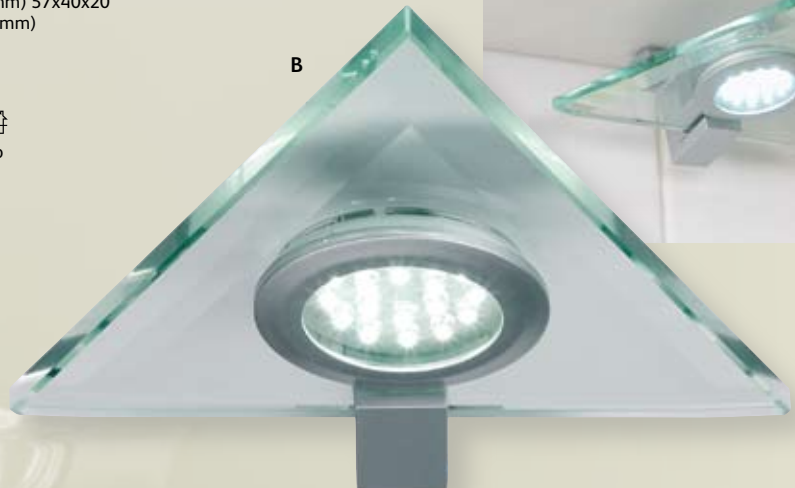

A EL-10028
 W (mm) 350 H (mm) 28
 P (mm) 85
 IP Rating IP20
 Wattage 1 x 8
 Lamp T5
  Included

B EL-10029
 W (mm) 575 H (mm) 28
 P (mm) 83
 IP Rating IP20
 Wattage 1 x 13
 Lamp T5
  Included

SURFACE MOUNTED SWITCHED LED DISPLAY LIGHTS. SUPPLIED WITH 1M POWER CABLE AND MOUNTING CLIPS.

C EL-10037
 W (mm) 252 H (mm) 31
 IP Rating IP20
 47 White LEDs
 Included
    Included

D EL-10038
 W (mm) 550 H (mm) 31
 IP Rating IP20
 121 White LEDs
 Included
    Included

LOW ENERGY 240V FLUORESCENT SURFACE MOUNTED SWITCHED DOWNLIGHT. SATIN CHROME FINISH. PREWIRED (1M). SUPPLIED WITH TERMINAL BLOCK, POWER/LINKING CABLE (1M) AND 9W LAMP.

A EL-10021
 H (mm) 85
 L (mm) 160
 W (mm) 112
 IP Rating IP20
 Wattage 1 x 9
 Lamp Holder GX53
 Included
 □ ▽ ▽ ▽ ▽ ▽

LED TRIANGLE SURFACE MOUNTED DISPLAY DOWNLIGHT WITH BEVELLED GLASS. SILVER GREY FINISH. PREWIRED (1M).

B

3 LIGHT TOUCH SURFACE MOUNTED HALOGEN DISPLAY DOWNLIGHT KIT. PREWIRED (1M). SUPPLIED WITH TRANSFORMER, 1.8M POWER CABLE, TOUCH SENSOR SWITCH AND CONNECTOR BLOCK. SATIN CHROME FINISH.

D EL-10020
 H (mm) 42
 D (mm) 145 x 130 x 145
 P (mm) 130
 IP Rating IP20
 Wattage 3 x 20
 Lamp Holder G4
 Included
 □ □ □ ▽ ▽ ▽ □ ▽ ▽ ▽ □