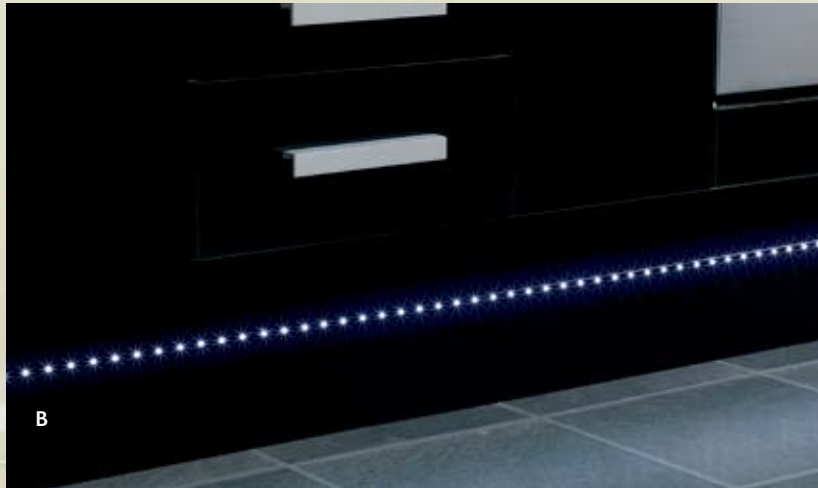

B EL-10033

W (mm) 300 H (mm) 10
IP Rating IP20
4 x 12 Blue LEDs
Included

FROSTED GLASS SHELF WITH OPAL DIFFUSER AND SWITCH. COMPLETE WITH FLUORESCENT LAMP.