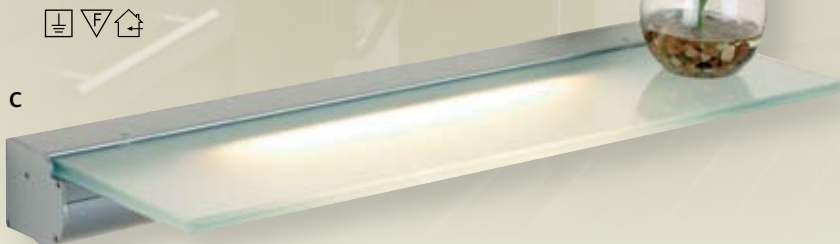

C EL-10027

W (mm) 453 H (mm) 47
P (mm) 155
IP Rating IP20
Wattage 1 x 8
Lamp T5
Included

C

SMALL LED RECESSED WALL/ PLINTH LIGHT. OPTIONAL PLAIN/ SLOTTED FACIA.

D EL-10030

W (mm) 70 H (mm) 70
P (mm) 50
IP Rating IP20
9 White LEDs
Included