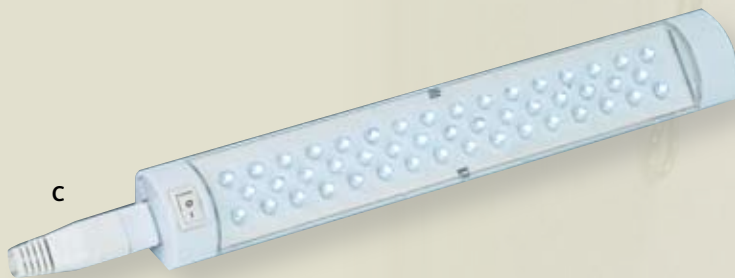

A EL-10028
 W (mm) 350 H (mm) 28
 P (mm) 85
 IP Rating IP20
 Wattage 1 x 8
 Lamp T5
  Included

B EL-10029
 W (mm) 575 H (mm) 28
 P (mm) 83
 IP Rating IP20
 Wattage 1 x 13
 Lamp T5
  Included

SURFACE MOUNTED SWITCHED LED DISPLAY LIGHTS. SUPPLIED WITH 1M POWER CABLE AND MOUNTING CLIPS.

C EL-10037
 W (mm) 252 H (mm) 31
 IP Rating IP20
 47 White LEDs
 Included
    Included

D EL-10038
 W (mm) 550 H (mm) 31
 IP Rating IP20
 121 White LEDs
 Included
    Included

LOW ENERGY 240V FLUORESCENT SURFACE MOUNTED SWITCHED DOWNLIGHT. SATIN CHROME FINISH. PREWIRED (1M). SUPPLIED WITH TERMINAL BLOCK, POWER/LINKING CABLE (1M) AND 9W LAMP.

A EL-10021
 H (mm) 85
 L (mm) 160
 W (mm) 112
 IP Rating IP20
 Wattage 1 x 9
 Lamp Holder GX53
 Included
 □ ▽ ▽ ▽ ▽ ▽

LED TRIANGLE SURFACE MOUNTED DISPLAY DOWNLIGHT WITH BEVELLED GLASS. SILVER GREY FINISH. PREWIRED (1M).

B

3 LIGHT TOUCH SURFACE MOUNTED HALOGEN DISPLAY DOWNLIGHT KIT. PREWIRED (1M). SUPPLIED WITH TRANSFORMER, 1.8M POWER CABLE, TOUCH SENSOR SWITCH AND CONNECTOR BLOCK. SATIN CHROME FINISH.

D EL-10020
 H (mm) 42
 D (mm) 145 x 130 x 145
 P (mm) 130
 IP Rating IP20
 Wattage 3 x 20
 Lamp Holder G4
 Included
 □ □ □ ▽ ▽ ▽ □ ▽ ▽ ▽ □