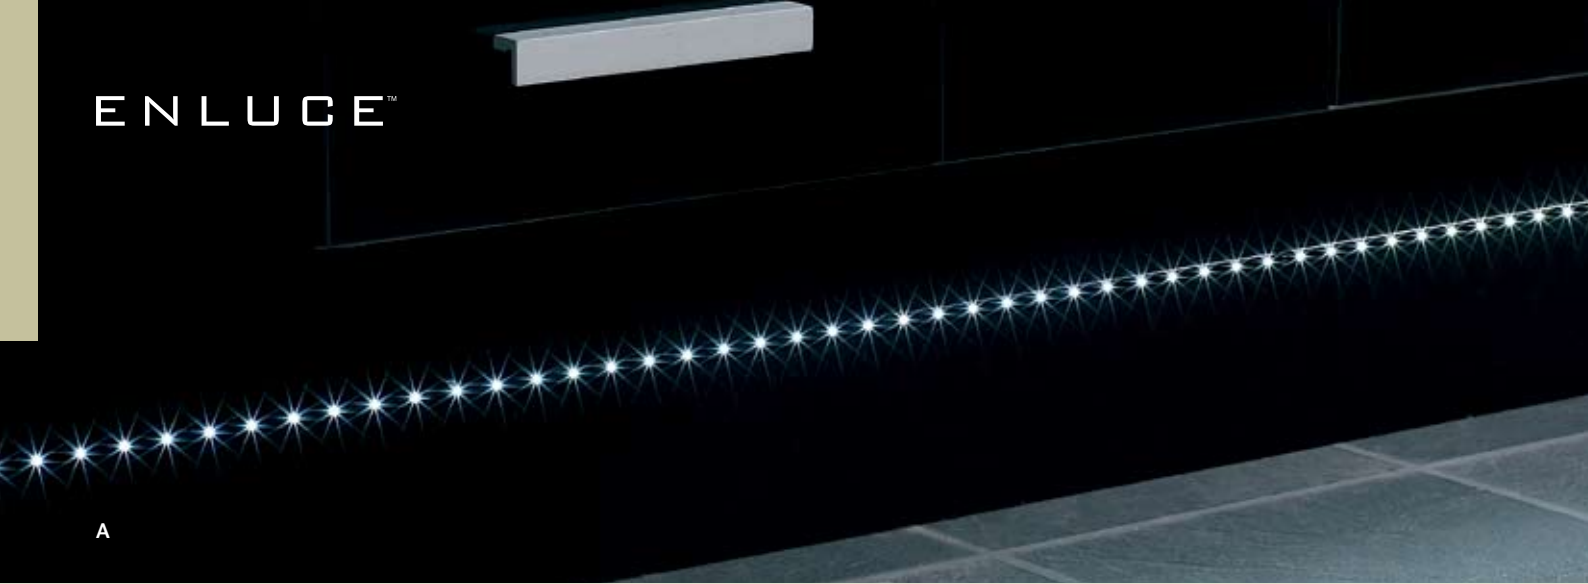

Shown as recessed version

4 x 300MM SELF ADHESIVE STRIP LIGHT KITS. SUPPLIED WITH CONNECTORS, GLUE, PLUG IN LED DRIVER AND 1.5M POWER CABLE. WHITE OR BLUE LEDs.

A EL-10032

W (mm) 300 H (mm) 10
IP Rating IP20
4 x 12 White LEDs
Included