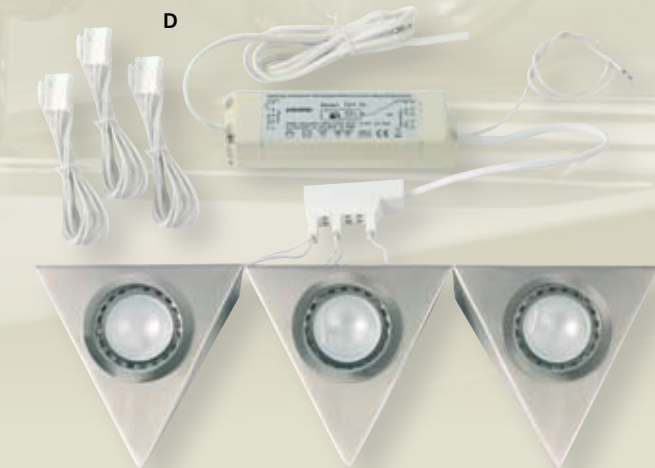

A EL-10028
 W (mm) 350 H (mm) 28
 P (mm) 85
 IP Rating IP20
 Wattage 1 x 8
 Lamp T5
  Included

B EL-10029
 W (mm) 575 H (mm) 28
 P (mm) 83
 IP Rating IP20
 Wattage 1 x 13
 Lamp T5
  Included

SURFACE MOUNTED SWITCHED LED DISPLAY LIGHTS. SUPPLIED WITH 1M POWER CABLE AND MOUNTING CLIPS.

A EL-10021
 H (mm) 85
 L (mm) 160
 W (mm) 112
 IP Rating IP20
 Wattage 1 x 9
 Lamp Holder GX53
 Included
 □ ▽ ▽ ▽ ▽ ▽

LED TRIANGLE SURFACE MOUNTED DISPLAY DOWNLIGHT WITH BEVELLED GLASS. SILVER GREY FINISH. PREWIRED (1M).

B

3 LIGHT TOUCH SURFACE MOUNTED HALOGEN DISPLAY DOWNLIGHT KIT. PREWIRED (1M). SUPPLIED WITH TRANSFORMER, 1.8M POWER CABLE, TOUCH SENSOR SWITCH AND CONNECTOR BLOCK. SATIN CHROME FINISH.

D EL-10020
 H (mm) 42
 D (mm) 145 x 130 x 145
 P (mm) 130
 IP Rating IP20
 Wattage 3 x 20
 Lamp Holder G4
 Included
 □ □ □ ▽ ▽ ▽ □ ▽ ▽ ▽ □

D EL-10017-SC Add-on Unit

D (mm) 70
P (mm) 22
IP Rating IP20
12 White LEDs
Included

Shown as recessed version

SURFACE MOUNTED 4 LIGHT LED DOWNLIGHT DISPLAY KIT. SUPPLIED PREWIRED (1M EACH) COMPLETE WITH WHITE LEDs, SELF ADHESIVE PADS, PLUG IN LED DRIVER, 1.5M POWER CABLE AND CONNECTOR BLOCK.