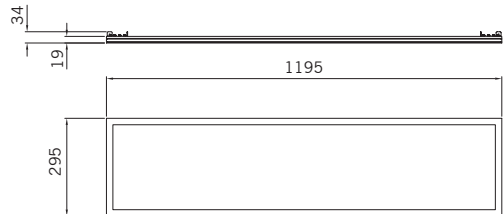

Breera LED Recessed Flat Panel

▼ JC71199