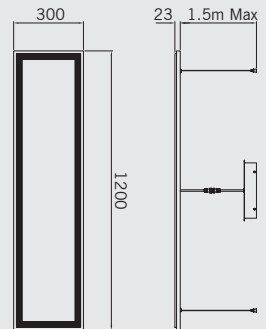

Body: Mild steel
Frame: Extruded aluminium trim, with opal diffuser

Wireless remote dimmer control

Code:	Description:	Total Wattage:
-------	--------------	----------------

JC71259	LED linear suspended flat panel	56W
---------	---------------------------------	-----