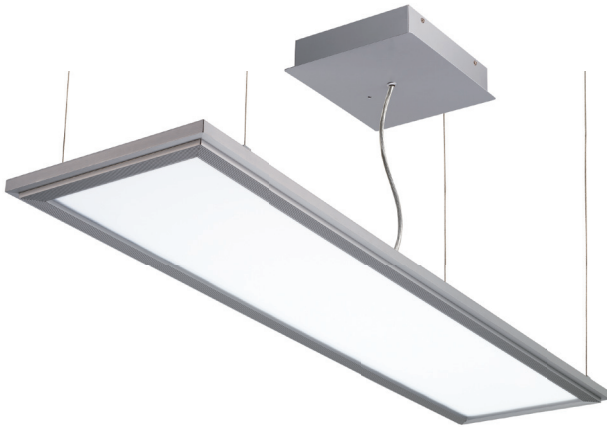

Breera LED Linear Suspended Flat Panel

Suspended 300 x 1200 LED flat panel
25,000 hours average life
Integral driver
High output suitable for commercial applications
Ideal for corridors, office and ancillary areas
Dimmable
Complete with wireless remote dimmer control

JC71259

48