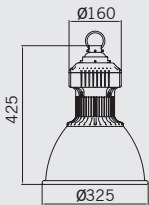

Body: Mild steel
Frame: Extruded aluminium trim, with opal diffuser

Wireless remote dimmer control

Code:	Description:	Total Wattage:
-------	--------------	----------------

JC71259	LED linear suspended flat panel	56W
---------	---------------------------------	-----

80W high output LED high bay pendant downlight
 86° flood beam angle
 Crisp white light
 Ideal for lighting warehousing, retail and showroom spaces
 Photometry data available on the JCC website

JC54017