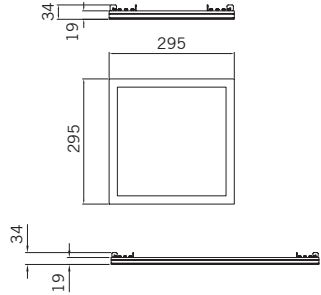

Breera LED Recessed Flat Panel

▼ JC71197