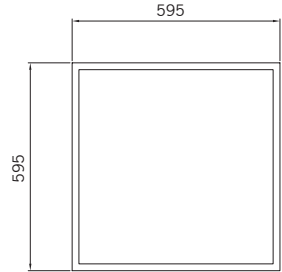

Breera LED Recessed Flat Panel

▼ JC71198